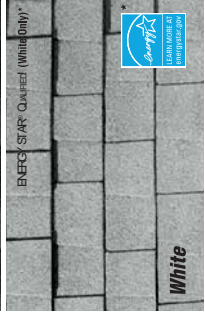

Sunset Brick

Copper Canyon

Mission Brown

Pewter Gray

White

Williamsburg Slate

Note: It is difficult to reproduce the color clarity and actual color blends of these products. Before selecting your color, please ask to see several full-size shingles.
 *Select colors are ENERGY STAR® qualified (U.S. only) and listed with the Cool Roof Rating Council (CRRC).
 See www.gaf.com for availability and details.