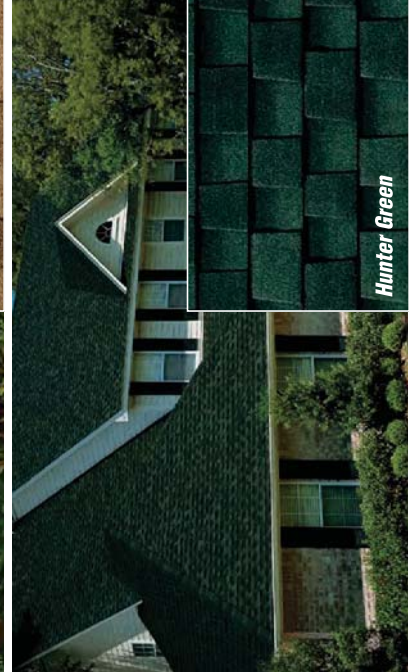

Color Availability

Most Popular (Available Nationwide)

Stakewood

Barkwood

Charcoal

Weathered Wood

Slate

Hickory

Hunter Green

We can help you choose the right shingle for your roof!

Try GAF's Virtual Home Remodeler at www.gaf.com. Visualize GAF shingles on a house like yours — or upload and decorate your own house. Try different siding, trim, and brick colors. It's fun!

Regional (See Color Availability Chart On Next Page For Details)

Birchwood

Biscayne Blue

Driftwood

Fox Hollow Gray

Oyster Gray

Patriot Red

Sienna Sunset

Sunset Brick

Copper Canyon

Mission Brown

Pewter Gray

White

Williamsburg Slate

Note: It is difficult to reproduce the color clarity and actual color blends of these products. Before selecting your color, please ask to see several full-size shingles.
 *Select colors are ENERGY STAR® qualified (U.S. only) and listed with the Cool Roof Rating Council (CRRC).
 See www.gaf.com for availability and details.